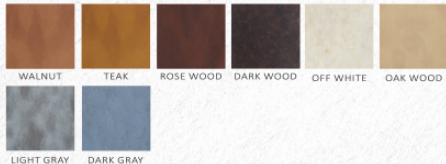

PLAIN COLOUR SHADES

TEAK WOOD DARK TEAK WALNUT PINÇODA OAK WOOD DARK WOOD ROSE WOOD DARK GRAY LIGHT GRAY

*The printed colours shown in this brochure may vary from actual door colours due to printing limitations.

MATCHING COLOUR SHADES

TEXTURE

MATCHING COLOUR SHADES

PLAIN

MATCHING COLOUR SHADES

LEATHER

PASSION IN
Every
Shade

*The printed colours shown in this brochure may vary from actual door colours due to printing limitations.