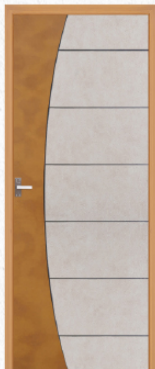

TEAK WITH OFFWHITE