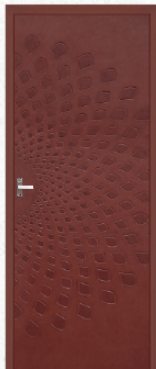

ROSE WOOD

FRONT FINISH **LEATHER**
BACK FINISH **PLAIN**

Available SIZE: Door With Frame

Width: **68CM TO 110CM** | Height: **180cm TO 234cm**