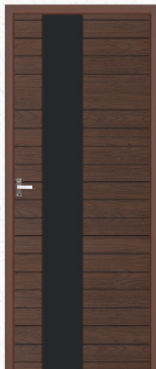

DARK WOOD & BLACK