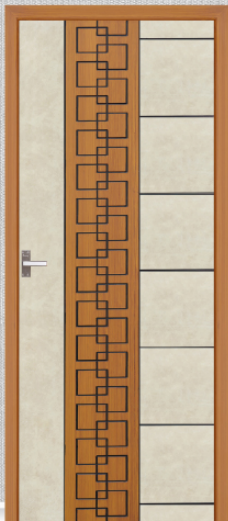

MODEL AURA

FRONT FINISH **LEATHER**

Available SIZE: Door With Frame

BACK FINISH **PLAIN**

Width: **68CM TO 110CM** | Height: **180cm TO 234cm**

OFF-WHITE WITH TEAK