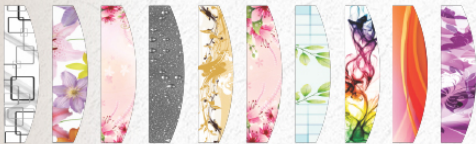

TEAK WOOD STAIN

ENHANCING
 ENTRANCE
 ENRICHING
 LIVES

MODEL **RUBY**

FRONT FINISH **PLAIN**

Available SIZE: Door With Frame

BACK FINISH **RUBY PLAIN**

Width: **68CM TO 95CM** | Height: **185cm TO 215cm**

RUBY GLASS DESIGN