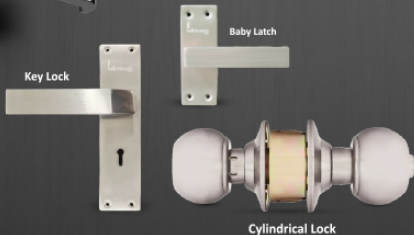

SECURE
YOUR WORLD
WITH OUR **Trusted
Locks**

Available Bathroom Door Locks: **Baby Latch**

Available Room Door Locks: **Mortice Lock & Cylindrical Key Lock**