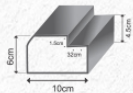

SECURE
YOUR WORLD
WITH OUR **Trusted
Locks**

Available Bathroom Door Locks: **Baby Latch**

Available Room Door Locks: **Mortice Lock & Cylindrical Key Lock**

DOOR FRAME DIMENSIONS

LARGE

AVAILABLE
DOOR THICKNESS

A 32MM | **B** 28MM