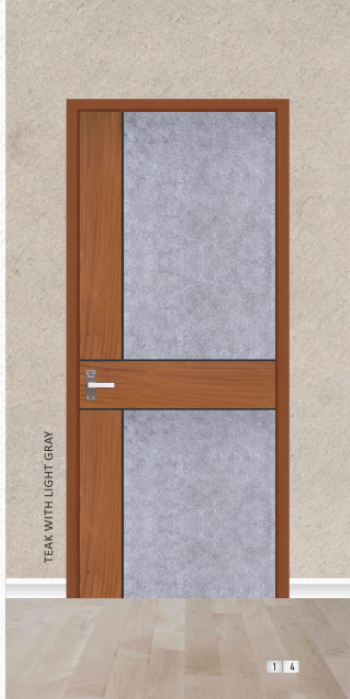

TEAK WITH LIGHT GRAY