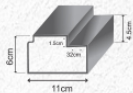

HEAVY

AVAILABLE
DOOR THICKNESS

A 32MM | **B** 28MM