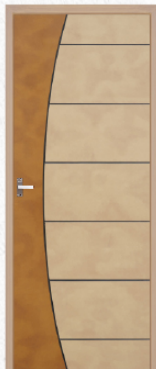

TEAK WITH OAK WOOD

FRONT FINISH **LEATHER**
BACK FINISH **PLAIN**

Available SIZE: Door With Frame

Width: **68CM TO 110CM** | Height: **180cm TO 234cm**