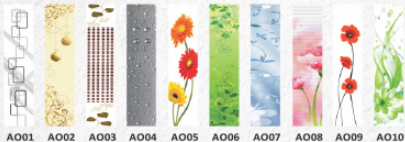

INNOVATIVE DESIGNS TIMELESS ELEGANCE

MODEL **ARYA**

FRONT FINISH **PLAIN**

Available SIZE: Door With Frame

BACK FINISH **ARYA PLAIN**

Width: **68CM TO 95CM** | Height: **185cm TO 215cm**

ARYA GLASS DESIGN