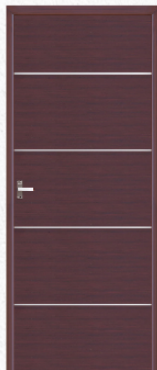

MODEL **MARVEL STEEL**

ROSE WOOD

FRONT FINISH **TEXTURE & PLAIN**
BACK FINISH **PLAIN**

Available SIZE: Door With Frame
Width: **68CM TO 110CM** | Height: **180cm TO 234cm**

PLAIN COLOUR SHADES