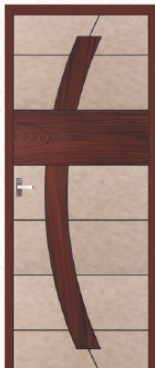

OAK WOOD & ROSE WOOD