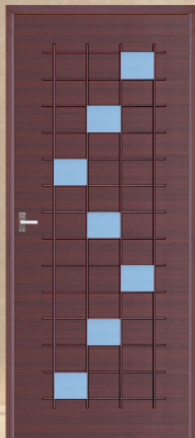

BACK FINISH **PLAIN**

Available SIZE: Door With Frame

Width: **68CM TO 105CM** | Height: **185cm TO 220cm**

PLAIN COLOUR SHADES

TEAK WOOD DARK TEAK WALNUT PINCODE OAK WOOD

DARK WOOD ROSE WOOD DARK GRAY LIGHT GRAY

BACK FINISH **PLAIN**

Available SIZE: Door With Frame

Width: **68CM TO 85CM** | Height: **185cm TO 220cm**

TEAK WOOD STD

ROSE WOOD STD

KITCHEN DOORS

MODEL LINEA

FRONT FINISH **PLAIN**
BACK FINISH **LINEA PLAIN**

Available SIZE: Door With Frame

Width: **68CM TO 100CM** | Height: **185cm TO 215cm**

NEO & CLASSIC GLASS DESIGN

NV 02 NV 05 NV 09 NV 10 NV 13 NV 14 NV 15 NV 20 NV 21 NV 22 NV 23 NV 24

PLAIN COLOUR SHADES