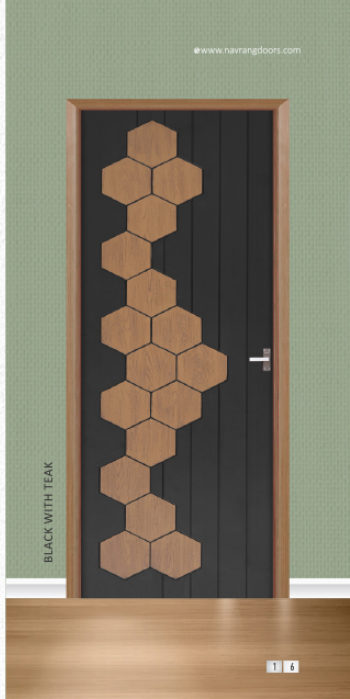

BLACK WITH TEAK