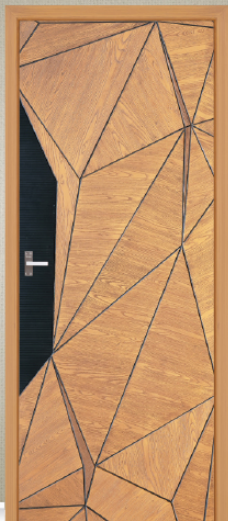

MODEL OCEAN DRIVE

TEAK WOOD