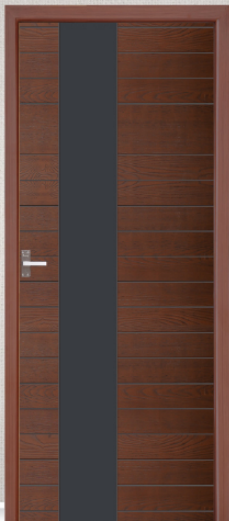

MODEL AVALON

ROSE WOOD WITH BLACK