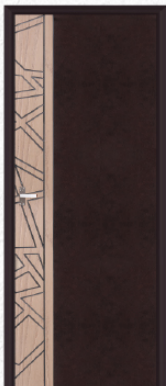

OAK WITH DARK WOOD