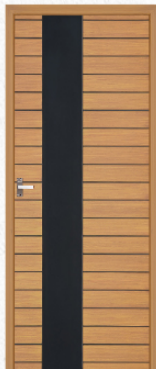

TEAK & BLACK

FRONT FINISH **TEXTURE**
BACK FINISH **PLAIN**

Available SIZE: Door With Frame
Width: **68CM TO 110CM** | Height: **180cm TO 234cm**