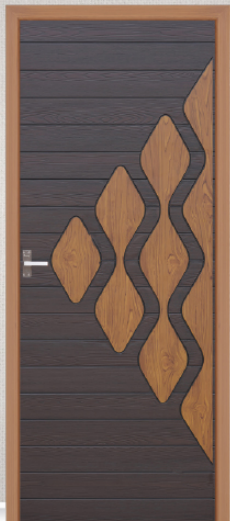

MODEL LEXIA

DARK WOOD WITH TEAK