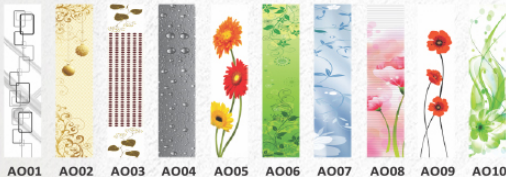

WHERE STYLE
MEETS
COMFORT

MODEL **LINEA**

FRONT FINISH **PLAIN** | Available SIZE: Door With Frame
BACK FINISH **PLAIN** | Width: **68CM TO 100CM** | Height: **185cm TO 225cm**

LINEA GLASS DESIGN